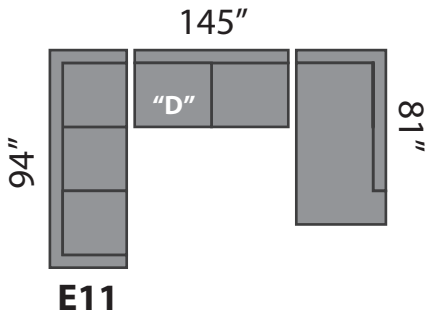

# EMERSON 2

## SECTIONAL PLANNER

Wedge not exactly as shown.  
 All Sectionals are available in the mirror image of the drawings shown.  
 All measurements are approximate plus or minus 2".

"S" Single Sofabed option available  
 "D" Double Sofabed option available  
 "Q" Queen Sofabed option available