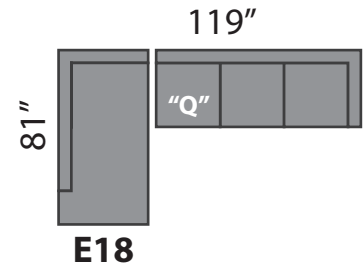

# EMERSON 2

## SECTIONAL PLANNER

Wedge not exactly as shown.  
 All Sectionals are available in the mirror image of the drawings shown.  
 All measurements are approximate plus or minus 2".

"S" Single Sofabed option available  
 "D" Double Sofabed option available  
 "Q" Queen Sofabed option available