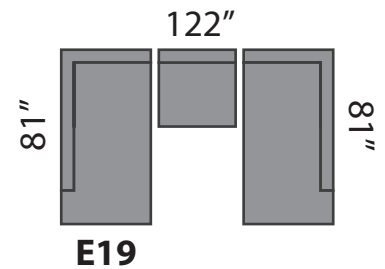

# EMERSON 2

## SECTIONAL PLANNER

Wedge not exactly as shown.  
 All Sectionals are available in the mirror image of the drawings shown.  
 All measurements are approximate plus or minus 2".

"S" Single Sofabed option available  
 "D" Double Sofabed option available  
 "Q" Queen Sofabed option available