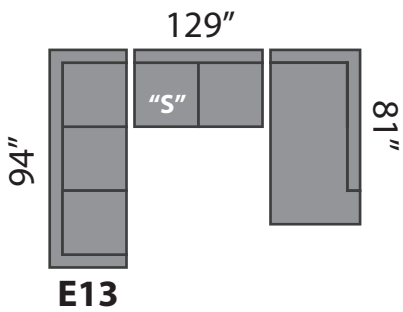

# EMERSON 2

## SECTIONAL PLANNER

Wedge not exactly as shown.  
 All Sectionals are available in the mirror image of the drawings shown.  
 All measurements are approximate plus or minus 2".

"S" Single Sofabed option available  
 "D" Double Sofabed option available  
 "Q" Queen Sofabed option available