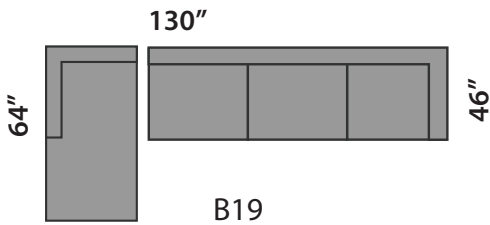

BOSS 3

SECTIONAL PLANNER

CUSTOM LENGTHS ALSO AVAILABLE, EXTRA CHARGES APPLY.

All Sectionals are available in the mirror image of the drawings shown.

604 • 879 • 4878

Sofa So Good ❤️
Custom Sofas • Sofabeds • Sofas To Go