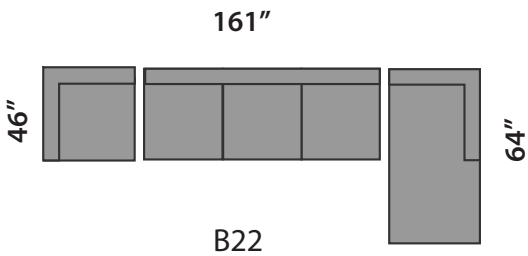

BOSS 3

SECTIONAL PLANNER

CUSTOM LENGTHS ALSO AVAILABLE, EXTRA CHARGES APPLY.

All Sectionals are available in the mirror image of the drawings shown.

604 • 879 • 4878

Sofa So Good ❤️
Custom Sofas • Sofabeds • Sofas To Go