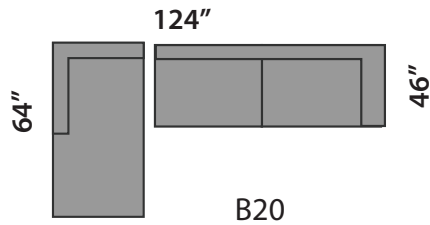

BOSS 3

SECTIONAL PLANNER

CUSTOM LENGTHS ALSO AVAILABLE, EXTRA CHARGES APPLY.

All Sectionals are available in the mirror image of the drawings shown.

604 • 879 • 4878

Sofa So Good ❤️
Custom Sofas • Sofabeds • Sofas To Go