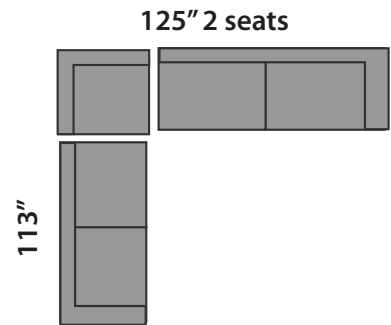

BOSS 1

SECTIONAL PLANNER

THIS SECTIONAL IS MADE IN CANADA

All Sectionals are available in the mirror image of the drawings shown.

604 • 879 • 4878

Sofa So Good 
 Custom Sofas • Sofabeds • Sofas To Go

2331 ALBERTA ST.