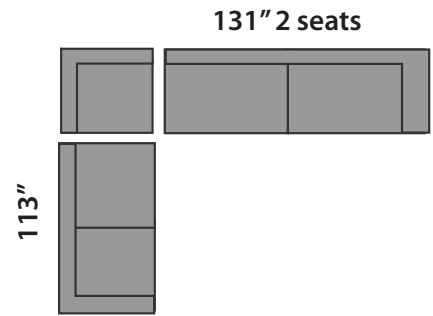

BOSS 1

SECTIONAL PLANNER

THIS SECTIONAL IS MADE IN CANADA

All Sectionals are available in the mirror image of the drawings shown.

604 • 879 • 4878

Sofa So Good 
 Custom Sofas • Sofabeds • Sofas To Go

2331 ALBERTA ST.