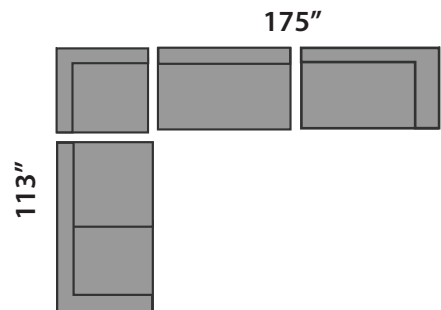

BOSS 1

SECTIONAL PLANNER

THIS SECTIONAL IS MADE IN CANADA

All Sectionals are available in the mirror image of the drawings shown.

604 • 879 • 4878

Sofa So Good 
 Custom Sofas • Sofabeds • Sofas To Go

2331 ALBERTA ST.