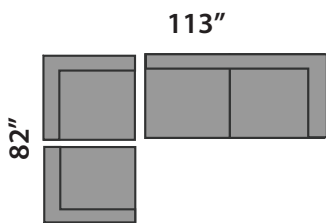

BOSS 1

SECTIONAL PLANNER

THIS SECTIONAL IS MADE IN CANADA

All Sectionals are available in the mirror image of the drawings shown.

604 • 879 • 4878

Sofa So Good 
 Custom Sofas • Sofabeds • Sofas To Go

2331 ALBERTA ST.