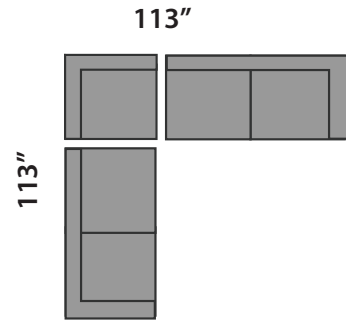

BOSS 1

SECTIONAL PLANNER

THIS SECTIONAL IS MADE IN CANADA

All Sectionals are available in the mirror image of the drawings shown.

604 • 879 • 4878

Sofa So Good 
 Custom Sofas • Sofabeds • Sofas To Go

2331 ALBERTA ST.