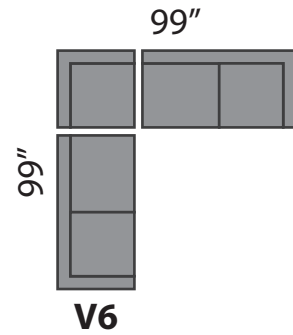

## SECTIONAL PLANNER

All measurements are approximate plus or minus 2".  
Wedge not exactly as shown.

CUSTOM SIZES AVAILABLE AT AN EXTRA COST  
**THIS SECTIONAL IS MADE IN CANADA**

(604) 879-4878

*Sofa So Good*