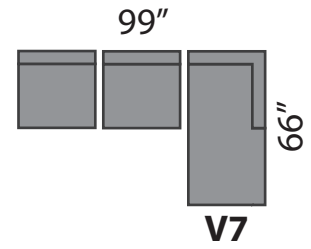

## SECTIONAL PLANNER

All measurements are approximate plus or minus 2".  
Wedge not exactly as shown.

CUSTOM SIZES AVAILABLE AT AN EXTRA COST  
**THIS SECTIONAL IS MADE IN CANADA**

(604) 879-4878

*Sofa So Good*