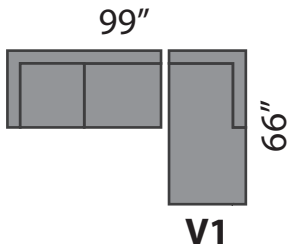

## SECTIONAL PLANNER

All measurements are approximate plus or minus 2".  
Wedge not exactly as shown.

CUSTOM SIZES AVAILABLE AT AN EXTRA COST  
**THIS SECTIONAL IS MADE IN CANADA**

(604) 879-4878

*Sofa So Good*