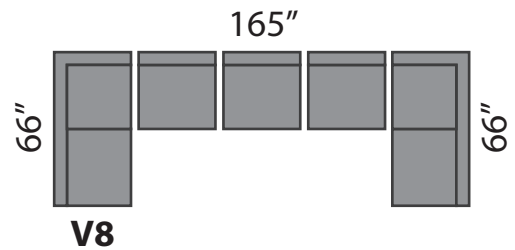

## SECTIONAL PLANNER

All measurements are approximate plus or minus 2".  
Wedge not exactly as shown.

CUSTOM SIZES AVAILABLE AT AN EXTRA COST  
**THIS SECTIONAL IS MADE IN CANADA**

(604) 879-4878

*Sofa So Good*