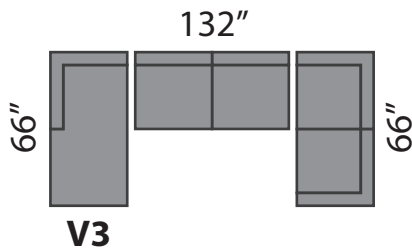

## SECTIONAL PLANNER

All measurements are approximate plus or minus 2".  
Wedge not exactly as shown.

CUSTOM SIZES AVAILABLE AT AN EXTRA COST  
**THIS SECTIONAL IS MADE IN CANADA**

(604) 879-4878

*Sofa So Good*