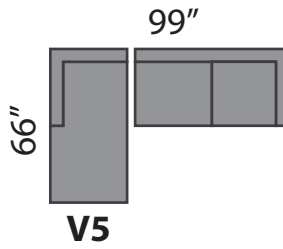

## SECTIONAL PLANNER

All measurements are approximate plus or minus 2".  
Wedge not exactly as shown.

CUSTOM SIZES AVAILABLE AT AN EXTRA COST  
**THIS SECTIONAL IS MADE IN CANADA**

(604) 879-4878

*Sofa So Good*