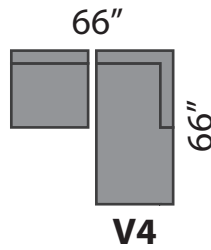

## SECTIONAL PLANNER

All measurements are approximate plus or minus 2".  
Wedge not exactly as shown.

CUSTOM SIZES AVAILABLE AT AN EXTRA COST  
**THIS SECTIONAL IS MADE IN CANADA**

(604) 879-4878

*Sofa So Good*