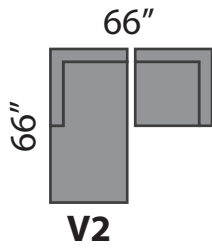

## SECTIONAL PLANNER

All measurements are approximate plus or minus 2".  
Wedge not exactly as shown.

CUSTOM SIZES AVAILABLE AT AN EXTRA COST  
**THIS SECTIONAL IS MADE IN CANADA**

(604) 879-4878

*Sofa So Good*