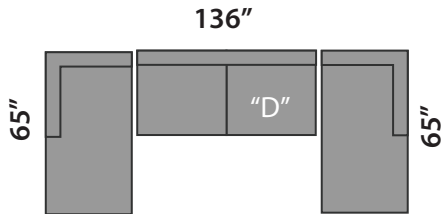

SAVANA 3

SECTIONAL PLANNER

S19

S22

S20

S23

S21

S24

Wedge not exactly as shown.

All Sectionals are available in the mirror image of the drawings shown.

All measurements are approximate plus or minus 2".

"S" Single Sofabed option available

"D" Double Sofabed option available