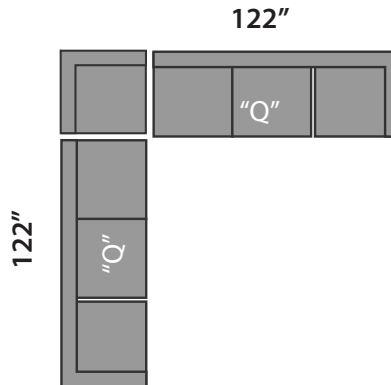

SAVANA 3

SECTIONAL PLANNER

S19

S22

S20

S23

S21

S24

Wedge not exactly as shown.

All Sectionals are available in the mirror image of the drawings shown.

All measurements are approximate plus or minus 2".

"S" Single Sofabed option available

"D" Double Sofabed option available