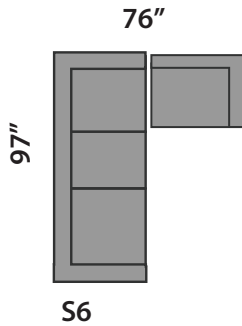

SAVANA 1

SECTIONAL PLANNER

Wedge not exactly as shown.
All Sectionals are available in the mirror image of the drawings shown.
All measurements are approximate plus or minus 2".

- "S" Single Sofabed option available
- "D" Double Sofabed option available
- "Q" Queen Sofabed option available