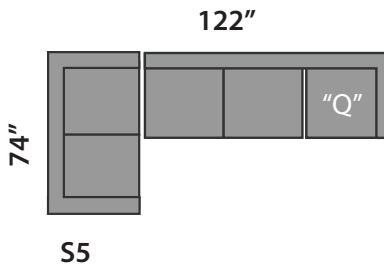

SAVANA 1

SECTIONAL PLANNER

Wedge not exactly as shown.
All Sectionals are available in the mirror image of the drawings shown.
All measurements are approximate plus or minus 2".

- "S" Single Sofabed option available
- "D" Double Sofabed option available
- "Q" Queen Sofabed option available