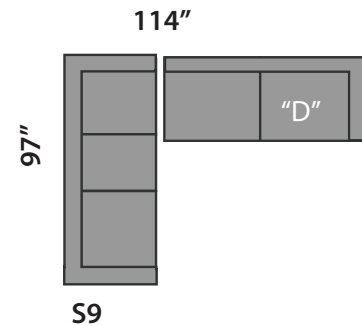

SAVANA 1

SECTIONAL PLANNER

Wedge not exactly as shown.
All Sectionals are available in the mirror image of the drawings shown.
All measurements are approximate plus or minus 2".

- "S" Single Sofabed option available
- "D" Double Sofabed option available
- "Q" Queen Sofabed option available