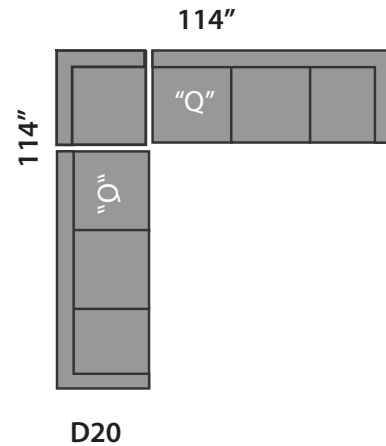

# DOMO 3

## SECTIONAL PLANNER

Wedge not exactly as shown.

All Sectionals are available in the mirror image of the drawings shown.

All measurements are approximate plus or minus 2".

"S" Single Sofabed option available