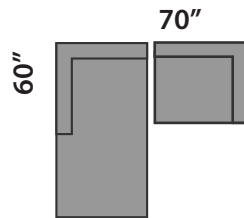

DOMO 2

SECTIONAL PLANNER

D11

D14

D17

D12

D15

D13

D16

Wedge not exactly as shown.

All Sectionals are available in the mirror image of the drawings shown.

All measurements are approximate plus or minus 2".

"S" Single Sofabed option available

"D" Double Sofabed option available