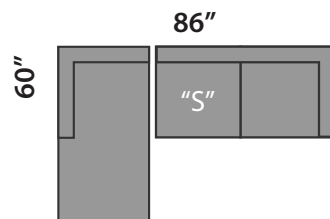

DOMO 2

SECTIONAL PLANNER

D11

D14

D17

D12

D15

D13

D16

Wedge not exactly as shown.

All Sectionals are available in the mirror image of the drawings shown.

All measurements are approximate plus or minus 2".

"S" Single Sofabed option available

"D" Double Sofabed option available