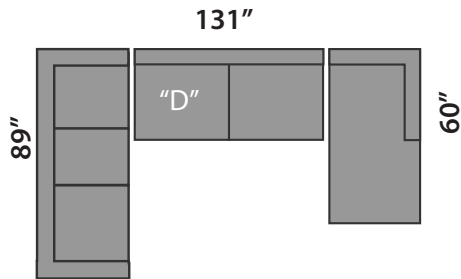

DOMO 2

SECTIONAL PLANNER

D11

D14

D17

D12

D15

D13

D16

Wedge not exactly as shown.

All Sectionals are available in the mirror image of the drawings shown.

All measurements are approximate plus or minus 2".

"S" Single Sofabed option available

"D" Double Sofabed option available