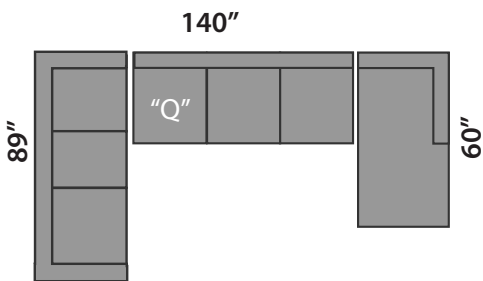

DOMO 2

SECTIONAL PLANNER

D11

D14

D17

D12

D15

D13

D16

Wedge not exactly as shown.

All Sectionals are available in the mirror image of the drawings shown.

All measurements are approximate plus or minus 2".

"S" Single Sofabed option available

"D" Double Sofabed option available