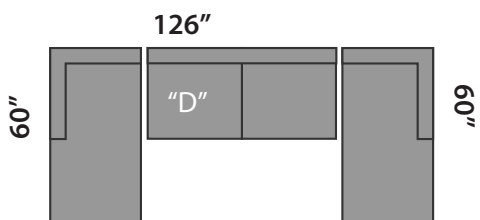

DOMO 2

SECTIONAL PLANNER

D11

D14

D17

D12

D15

D13

D16

Wedge not exactly as shown.

All Sectionals are available in the mirror image of the drawings shown.

All measurements are approximate plus or minus 2".

"S" Single Sofabed option available

"D" Double Sofabed option available