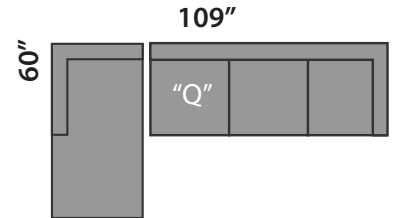

DOMO 2

SECTIONAL PLANNER

D11

D14

D17

D12

D15

D13

D16

Wedge not exactly as shown.

All Sectionals are available in the mirror image of the drawings shown.

All measurements are approximate plus or minus 2".

"S" Single Sofabed option available

"D" Double Sofabed option available