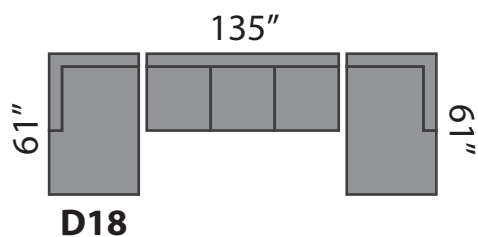

DOMO 2

SECTIONAL PLANNER

All Sectionals are available in the mirror image of the drawings shown.
All measurements are approximate plus or minus 2".

THIS SECTIONAL IS MADE IN CANADA

(604) 879-4878

Sofa So Good