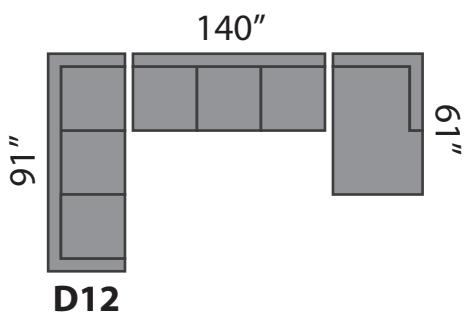

DOMO 2

SECTIONAL PLANNER

All Sectionals are available in the mirror image of the drawings shown.
All measurements are approximate plus or minus 2".

THIS SECTIONAL IS MADE IN CANADA

(604) 879-4878

Sofa So Good