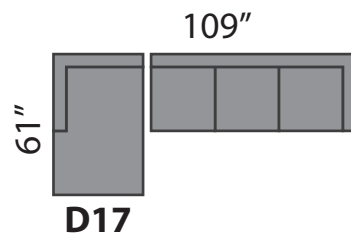

DOMO 2

SECTIONAL PLANNER

All Sectionals are available in the mirror image of the drawings shown.
All measurements are approximate plus or minus 2".

THIS SECTIONAL IS MADE IN CANADA

(604) 879-4878

Sofa So Good