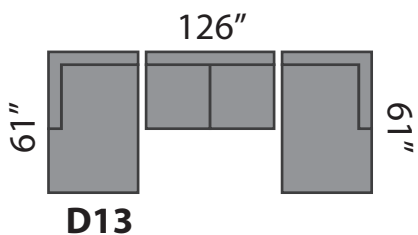

DOMO 2

SECTIONAL PLANNER

All Sectionals are available in the mirror image of the drawings shown.
All measurements are approximate plus or minus 2".

THIS SECTIONAL IS MADE IN CANADA

(604) 879-4878

Sofa So Good