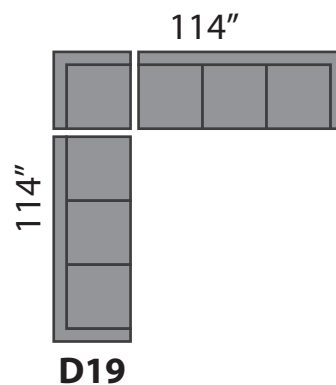

DOMO 2

SECTIONAL PLANNER

All Sectionals are available in the mirror image of the drawings shown.
All measurements are approximate plus or minus 2".

THIS SECTIONAL IS MADE IN CANADA

(604) 879-4878

Sofa So Good