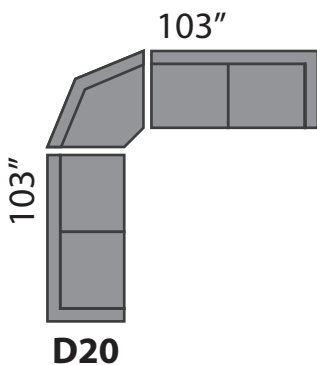

DOMO 2

SECTIONAL PLANNER

All Sectionals are available in the mirror image of the drawings shown.
All measurements are approximate plus or minus 2".

THIS SECTIONAL IS MADE IN CANADA

(604) 879-4878

Sofa So Good