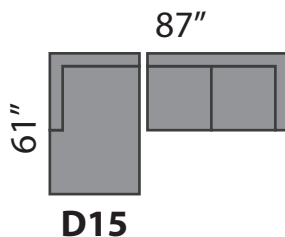

DOMO 2

SECTIONAL PLANNER

All Sectionals are available in the mirror image of the drawings shown.
All measurements are approximate plus or minus 2".

THIS SECTIONAL IS MADE IN CANADA

(604) 879-4878

Sofa So Good