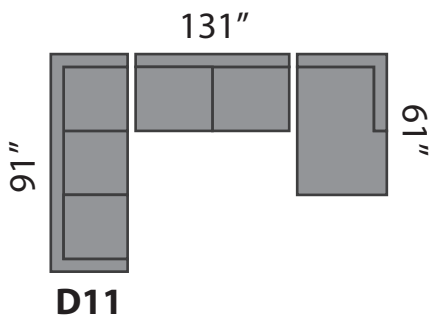

DOMO 2

SECTIONAL PLANNER

All Sectionals are available in the mirror image of the drawings shown.
All measurements are approximate plus or minus 2".

THIS SECTIONAL IS MADE IN CANADA

(604) 879-4878

Sofa So Good