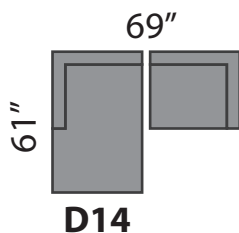

DOMO 2

SECTIONAL PLANNER

All Sectionals are available in the mirror image of the drawings shown.
All measurements are approximate plus or minus 2".

THIS SECTIONAL IS MADE IN CANADA

(604) 879-4878

Sofa So Good