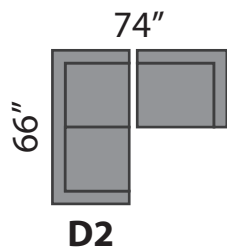

DOMO 1

SECTIONAL PLANNER

All Sectionals are available in the mirror image of the drawings shown.
All measurements are approximate plus or minus 2".

THIS SECTIONAL IS MADE IN CANADA

(604) 879-4878

Sofa So Good