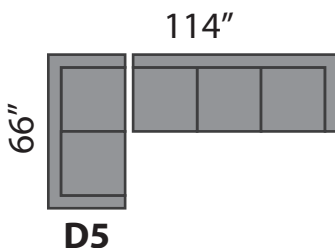

DOMO 1

SECTIONAL PLANNER

All Sectionals are available in the mirror image of the drawings shown.
All measurements are approximate plus or minus 2".

THIS SECTIONAL IS MADE IN CANADA

(604) 879-4878

Sofa So Good