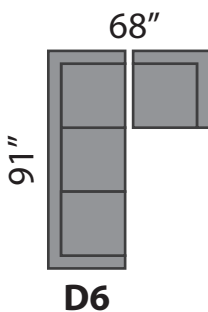

DOMO 1

SECTIONAL PLANNER

All Sectionals are available in the mirror image of the drawings shown.
All measurements are approximate plus or minus 2".

THIS SECTIONAL IS MADE IN CANADA

(604) 879-4878

Sofa So Good