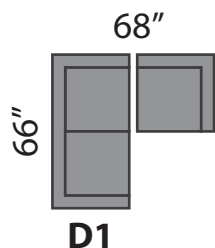

DOMO 1

SECTIONAL PLANNER

All Sectionals are available in the mirror image of the drawings shown.
All measurements are approximate plus or minus 2".

THIS SECTIONAL IS MADE IN CANADA

(604) 879-4878

Sofa So Good