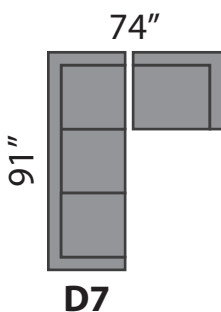

DOMO 1

SECTIONAL PLANNER

All Sectionals are available in the mirror image of the drawings shown.
All measurements are approximate plus or minus 2".

THIS SECTIONAL IS MADE IN CANADA

(604) 879-4878

Sofa So Good