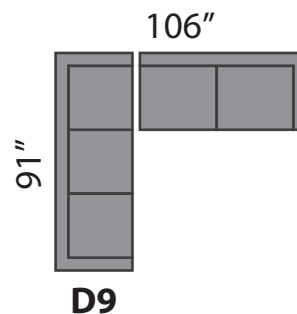

DOMO 1

SECTIONAL PLANNER

All Sectionals are available in the mirror image of the drawings shown.
All measurements are approximate plus or minus 2".

THIS SECTIONAL IS MADE IN CANADA

(604) 879-4878

Sofa So Good