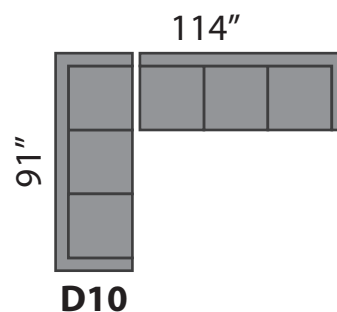

DOMO 1

SECTIONAL PLANNER

All Sectionals are available in the mirror image of the drawings shown.
All measurements are approximate plus or minus 2".

THIS SECTIONAL IS MADE IN CANADA

(604) 879-4878

Sofa So Good