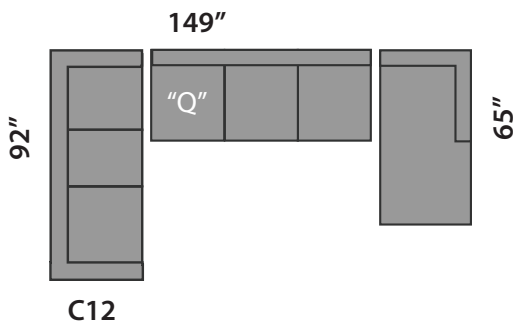

CONNOR 2

SECTIONAL PLANNER

Wedge not exactly as shown.

All Sectionals are available in the mirror image of the drawings shown.

All measurements are approximate plus or minus 2".

"S" Single Sofabed option available

"D" Double Sofabed option available

"Q" Queen Sofabed option available

CUSTOM SIZES AVAILABLE AT AN EXTRA COST.
THIS SECTIONAL IS MADE IN CANADA

Custom Sofas • Sofas To Go • Sofabeds

Sofa So Good

604 • 879 • 4878