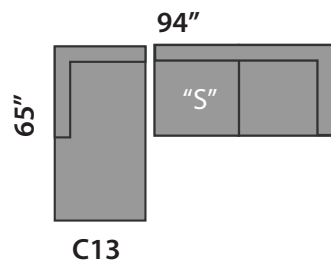

CONNOR 2

SECTIONAL PLANNER

Wedge not exactly as shown.

All Sectionals are available in the mirror image of the drawings shown.

All measurements are approximate plus or minus 2".

"S" Single Sofabed option available

"D" Double Sofabed option available

"Q" Queen Sofabed option available

CUSTOM SIZES AVAILABLE AT AN EXTRA COST.
THIS SECTIONAL IS MADE IN CANADA

Custom Sofas • Sofas To Go • Sofabeds

Sofa So Good

604 • 879 • 4878