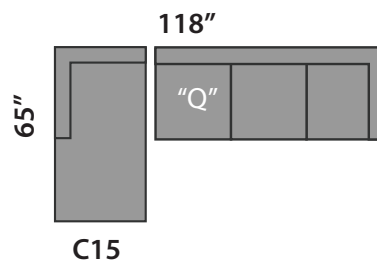

CONNOR 2

SECTIONAL PLANNER

Wedge not exactly as shown.

All Sectionals are available in the mirror image of the drawings shown.

All measurements are approximate plus or minus 2".

"S" Single Sofabed option available

"D" Double Sofabed option available

"Q" Queen Sofabed option available

CUSTOM SIZES AVAILABLE AT AN EXTRA COST.
THIS SECTIONAL IS MADE IN CANADA

Custom Sofas • Sofas To Go • Sofabeds

Sofa So Good

604 • 879 • 4878