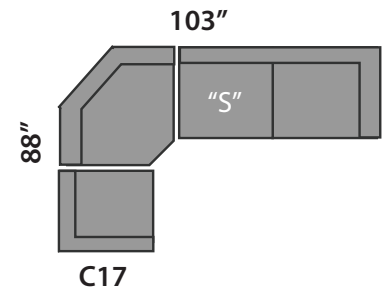

CONNOR 2

SECTIONAL PLANNER

Wedge not exactly as shown.

All Sectionals are available in the mirror image of the drawings shown.

All measurements are approximate plus or minus 2".

"S" Single Sofabed option available

"D" Double Sofabed option available

"Q" Queen Sofabed option available

CUSTOM SIZES AVAILABLE AT AN EXTRA COST.
THIS SECTIONAL IS MADE IN CANADA

Custom Sofas • Sofas To Go • Sofabeds

Sofa So Good

604 • 879 • 4878