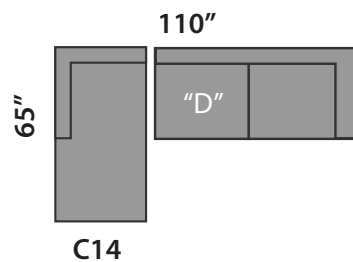

CONNOR 2

SECTIONAL PLANNER

Wedge not exactly as shown.

All Sectionals are available in the mirror image of the drawings shown.

All measurements are approximate plus or minus 2".

"S" Single Sofabed option available

"D" Double Sofabed option available

"Q" Queen Sofabed option available

CUSTOM SIZES AVAILABLE AT AN EXTRA COST.
THIS SECTIONAL IS MADE IN CANADA

Custom Sofas • Sofas To Go • Sofabeds

Sofa So Good

604 • 879 • 4878