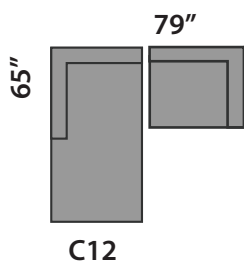

CONNOR 2

SECTIONAL PLANNER

Wedge not exactly as shown.

All Sectionals are available in the mirror image of the drawings shown.

All measurements are approximate plus or minus 2".

"S" Single Sofabed option available

"D" Double Sofabed option available

"Q" Queen Sofabed option available

CUSTOM SIZES AVAILABLE AT AN EXTRA COST.
THIS SECTIONAL IS MADE IN CANADA

Custom Sofas • Sofas To Go • Sofabeds

Sofa So Good

604 • 879 • 4878