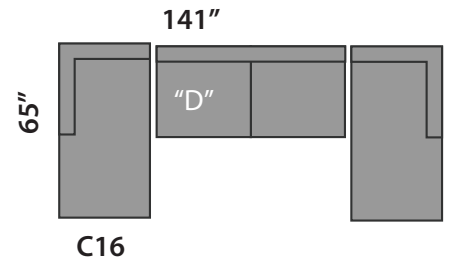

CONNOR 2

SECTIONAL PLANNER

Wedge not exactly as shown.

All Sectionals are available in the mirror image of the drawings shown.

All measurements are approximate plus or minus 2".

"S" Single Sofabed option available

"D" Double Sofabed option available

"Q" Queen Sofabed option available

CUSTOM SIZES AVAILABLE AT AN EXTRA COST.
THIS SECTIONAL IS MADE IN CANADA

Custom Sofas • Sofas To Go • Sofabeds

Sofa So Good

604 • 879 • 4878