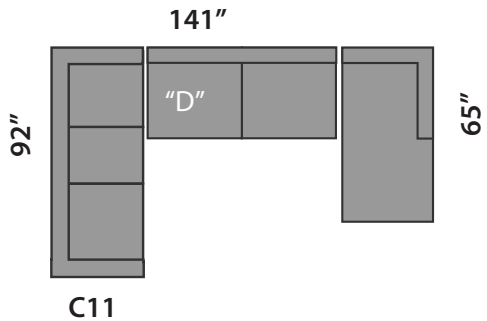

CONNOR 2

SECTIONAL PLANNER

Wedge not exactly as shown.

All Sectionals are available in the mirror image of the drawings shown.

All measurements are approximate plus or minus 2".

"S" Single Sofabed option available

"D" Double Sofabed option available

"Q" Queen Sofabed option available

CUSTOM SIZES AVAILABLE AT AN EXTRA COST.
THIS SECTIONAL IS MADE IN CANADA

Custom Sofas • Sofas To Go • Sofabeds

Sofa So Good

604 • 879 • 4878