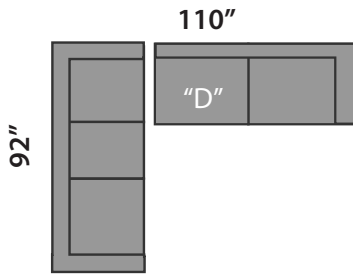

CONNOR 1

SECTIONAL PLANNER

C1

C2

C3

C4

C5

C6

C7

C8

C9

C10

Wedge not exactly as shown.

All Sectionals are available in the mirror image of the drawings shown.

All measurements are approximate plus or minus 2".

"S" Single Sofabed option available

"D" Double Sofabed option available

"Q" Queen Sofabed option available

CUSTOM SIZES AVAILABLE AT AN EXTRA COST.
THIS SECTIONAL IS MADE IN CANADA

Custom Sofas • Sofas To Go • Sofabeds

Sofa So Good

604 • 879 • 4878