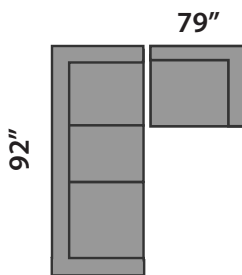

CONNOR 1

SECTIONAL PLANNER

C1

C2

C3

C4

C5

C6

C7

C8

C9

C10

Wedge not exactly as shown.

All Sectionals are available in the mirror image of the drawings shown.

All measurements are approximate plus or minus 2".

"S" Single Sofabed option available

"D" Double Sofabed option available

"Q" Queen Sofabed option available

CUSTOM SIZES AVAILABLE AT AN EXTRA COST.
THIS SECTIONAL IS MADE IN CANADA

Custom Sofas • Sofas To Go • Sofabeds

Sofa So Good

604 • 879 • 4878