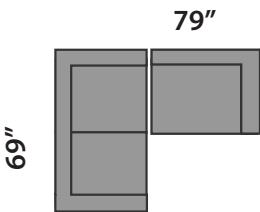

CONNOR 1

SECTIONAL PLANNER

C1

C2

C3

C4

C5

C6

C7

C8

C9

C10

Wedge not exactly as shown.

All Sectionals are available in the mirror image of the drawings shown.

All measurements are approximate plus or minus 2".

"S" Single Sofabed option available

"D" Double Sofabed option available

"Q" Queen Sofabed option available

CUSTOM SIZES AVAILABLE AT AN EXTRA COST.
THIS SECTIONAL IS MADE IN CANADA

Custom Sofas • Sofas To Go • Sofabeds

Sofa So Good

604 • 879 • 4878