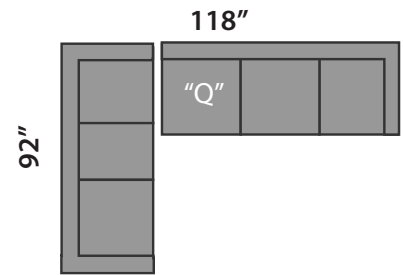

CONNOR 1

SECTIONAL PLANNER

C1

C2

C3

C4

C5

C6

C7

C8

C9

C10

Wedge not exactly as shown.

All Sectionals are available in the mirror image of the drawings shown.

All measurements are approximate plus or minus 2".

"S" Single Sofabed option available

"D" Double Sofabed option available

"Q" Queen Sofabed option available

CUSTOM SIZES AVAILABLE AT AN EXTRA COST.
THIS SECTIONAL IS MADE IN CANADA

Custom Sofas • Sofas To Go • Sofabeds

Sofa So Good

604 • 879 • 4878