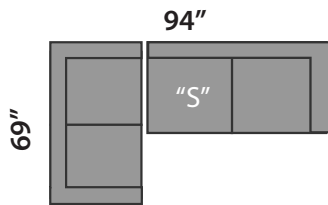

CONNOR 1

SECTIONAL PLANNER

C1

C2

C3

C4

C5

C6

C7

C8

C9

C10

Wedge not exactly as shown.

All Sectionals are available in the mirror image of the drawings shown.

All measurements are approximate plus or minus 2".

"S" Single Sofabed option available

"D" Double Sofabed option available

"Q" Queen Sofabed option available

CUSTOM SIZES AVAILABLE AT AN EXTRA COST.
THIS SECTIONAL IS MADE IN CANADA

Custom Sofas • Sofas To Go • Sofabeds

Sofa So Good

604 • 879 • 4878