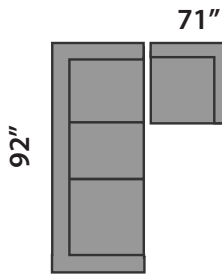

CONNOR 1

SECTIONAL PLANNER

C1

C2

C3

C4

C5

C6

C7

C8

C9

C10

Wedge not exactly as shown.

All Sectionals are available in the mirror image of the drawings shown.

All measurements are approximate plus or minus 2".

"S" Single Sofabed option available

"D" Double Sofabed option available

"Q" Queen Sofabed option available

CUSTOM SIZES AVAILABLE AT AN EXTRA COST.
THIS SECTIONAL IS MADE IN CANADA

Custom Sofas • Sofas To Go • Sofabeds

Sofa So Good

604 • 879 • 4878