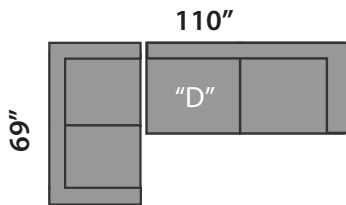

CONNOR 1

SECTIONAL PLANNER

C1

C2

C3

C4

C5

C6

C7

C8

C9

C10

Wedge not exactly as shown.

All Sectionals are available in the mirror image of the drawings shown.

All measurements are approximate plus or minus 2".

"S" Single Sofabed option available

"D" Double Sofabed option available

"Q" Queen Sofabed option available

CUSTOM SIZES AVAILABLE AT AN EXTRA COST.
THIS SECTIONAL IS MADE IN CANADA

Custom Sofas • Sofas To Go • Sofabeds

Sofa So Good

604 • 879 • 4878