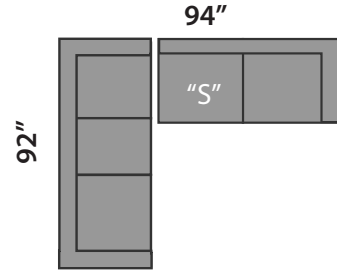

CONNOR 1

SECTIONAL PLANNER

C1

C2

C3

C4

C5

C6

C7

C8

C9

C10

Wedge not exactly as shown.

All Sectionals are available in the mirror image of the drawings shown.

All measurements are approximate plus or minus 2".

"S" Single Sofabed option available

"D" Double Sofabed option available

"Q" Queen Sofabed option available

CUSTOM SIZES AVAILABLE AT AN EXTRA COST.
THIS SECTIONAL IS MADE IN CANADA

Custom Sofas • Sofas To Go • Sofabeds

Sofa So Good

604 • 879 • 4878