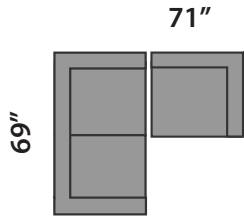

CONNOR 1

SECTIONAL PLANNER

C1

C2

C3

C4

C5

C6

C7

C8

C9

C10

Wedge not exactly as shown.

All Sectionals are available in the mirror image of the drawings shown.

All measurements are approximate plus or minus 2".

"S" Single Sofabed option available

"D" Double Sofabed option available

"Q" Queen Sofabed option available

CUSTOM SIZES AVAILABLE AT AN EXTRA COST.
THIS SECTIONAL IS MADE IN CANADA

Custom Sofas • Sofas To Go • Sofabeds

Sofa So Good

604 • 879 • 4878