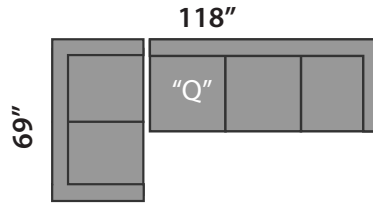

CONNOR 1

SECTIONAL PLANNER

C1

C2

C3

C4

C5

C6

C7

C8

C9

C10

Wedge not exactly as shown.

All Sectionals are available in the mirror image of the drawings shown.

All measurements are approximate plus or minus 2".

"S" Single Sofabed option available