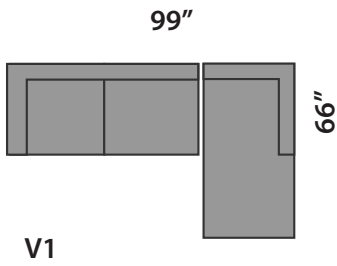

VERSA

SECTIONAL PLANNER

CUSTOM SIZES AVAILABLE AT AN EXTRA COST.
THIS SECTIONAL IS MADE IN CANADA

Custom Sofas • Sofas To Go • Sofabeds

Sofa So Good

604 • 879 • 4878 1401 W 8th Avenue Vancouver One Block East of Granville at Hemlock