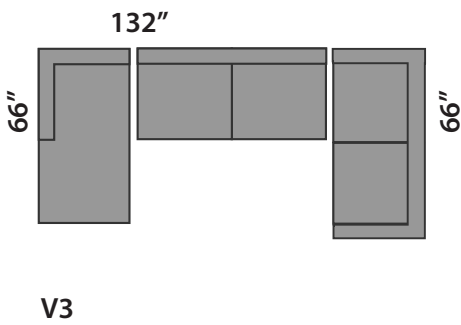

VERSA

SECTIONAL PLANNER

CUSTOM SIZES AVAILABLE AT AN EXTRA COST.
THIS SECTIONAL IS MADE IN CANADA

Custom Sofas • Sofas To Go • Sofabeds

Sofa So Good

604 • 879 • 4878 1401 W 8th Avenue Vancouver One Block East of Granville at Hemlock