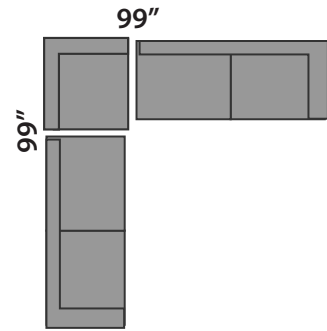

VERSA

SECTIONAL PLANNER

CUSTOM SIZES AVAILABLE AT AN EXTRA COST.
THIS SECTIONAL IS MADE IN CANADA

Custom Sofas • Sofas To Go • Sofabeds

Sofa So Good

604 • 879 • 4878 1401 W 8th Avenue Vancouver One Block East of Granville at Hemlock