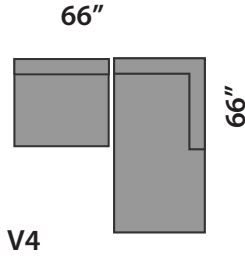

VERSA

SECTIONAL PLANNER

CUSTOM SIZES AVAILABLE AT AN EXTRA COST.
THIS SECTIONAL IS MADE IN CANADA

Custom Sofas • Sofas To Go • Sofabeds

Sofa So Good

604 • 879 • 4878 1401 W 8th Avenue Vancouver One Block East of Granville at Hemlock