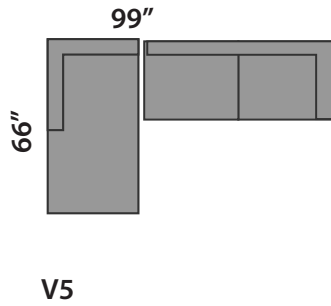

VERSA

SECTIONAL PLANNER

CUSTOM SIZES AVAILABLE AT AN EXTRA COST.
THIS SECTIONAL IS MADE IN CANADA

Custom Sofas • Sofas To Go • Sofabeds

Sofa So Good

604 • 879 • 4878 1401 W 8th Avenue Vancouver One Block East of Granville at Hemlock