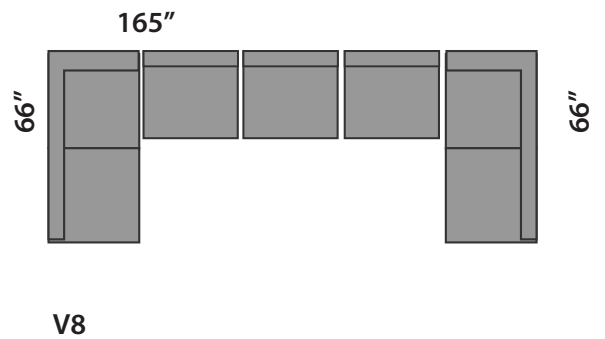

VERSA

SECTIONAL PLANNER

CUSTOM SIZES AVAILABLE AT AN EXTRA COST.
THIS SECTIONAL IS MADE IN CANADA

Custom Sofas • Sofas To Go • Sofabeds

Sofa So Good

604 • 879 • 4878 1401 W 8th Avenue Vancouver One Block East of Granville at Hemlock