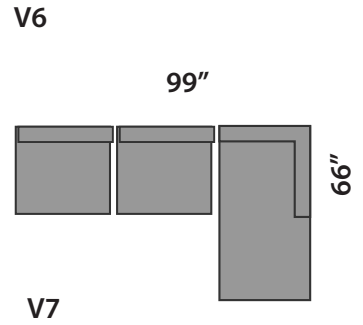

VERSA

SECTIONAL PLANNER

CUSTOM SIZES AVAILABLE AT AN EXTRA COST.
THIS SECTIONAL IS MADE IN CANADA

Custom Sofas • Sofas To Go • Sofabeds

Sofa So Good

604 • 879 • 4878 1401 W 8th Avenue Vancouver One Block East of Granville at Hemlock