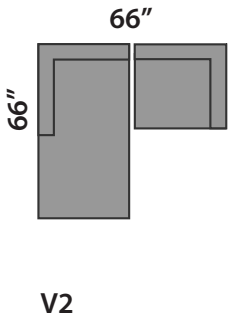

VERSA

SECTIONAL PLANNER

CUSTOM SIZES AVAILABLE AT AN EXTRA COST.
THIS SECTIONAL IS MADE IN CANADA

Custom Sofas • Sofas To Go • Sofabeds

Sofa So Good

604 • 879 • 4878 1401 W 8th Avenue Vancouver One Block East of Granville at Hemlock