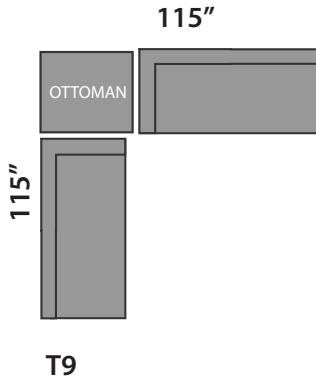

## SECTIONAL PLANNER

All Sectionals are available in the mirror image of the drawings shown.

**CUSTOM SIZES AVAILABLE AT AN EXTRA COST.**  
 THIS SECTIONAL IS MADE IN CANADA

Custom Sofas • Sofas To Go • Sofabeds

*Sofa So Good*

604 • 879 • 4878 1401 W 8th Avenue Vancouver One Block East of Granville at Hemlock