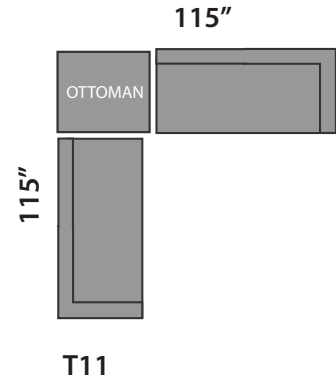

# TRIBECA 2

## SECTIONAL PLANNER

All Sectionals are available in the mirror image of the drawings shown.

**CUSTOM SIZES AVAILABLE AT AN EXTRA COST.**  
 THIS SECTIONAL IS MADE IN CANADA

Custom Sofas • Sofas To Go • Sofabeds

*Sofa So Good*

604 • 879 • 4878 1401 W 8th Avenue Vancouver One Block East of Granville at Hemlock