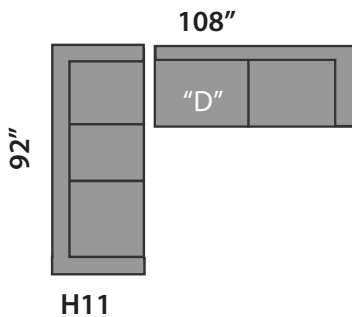

HUGO 2

SECTIONAL PLANNER

All Sectionals are available in the mirror image of the drawings shown.

"S" Single Sofabed option available

"D" Double Sofabed option available

"Q" Queen Sofabed option available

CUSTOM SIZES AVAILABLE AT AN EXTRA COST.
THIS SECTIONAL IS MADE IN CANADA