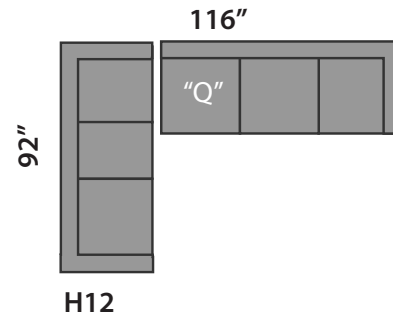

HUGO 2

SECTIONAL PLANNER

All Sectionals are available in the mirror image of the drawings shown.

"S" Single Sofabed option available

"D" Double Sofabed option available

"Q" Queen Sofabed option available

CUSTOM SIZES AVAILABLE AT AN EXTRA COST.
THIS SECTIONAL IS MADE IN CANADA