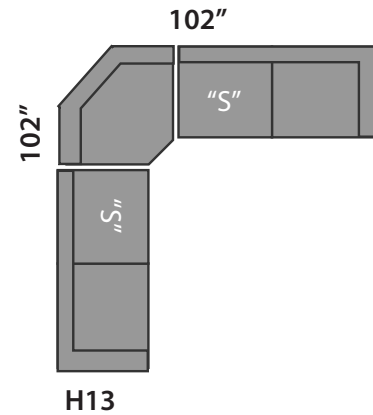

HUGO 2

SECTIONAL PLANNER

All Sectionals are available in the mirror image of the drawings shown.

"S" Single Sofabed option available

"D" Double Sofabed option available

"Q" Queen Sofabed option available

CUSTOM SIZES AVAILABLE AT AN EXTRA COST.
THIS SECTIONAL IS MADE IN CANADA

Custom Sofas • Sofas To Go • Sofabeds

Sofa So Good

604 • 879 • 4878 1401 W 8th Avenue Vancouver One Block East of Granville at Hemlock