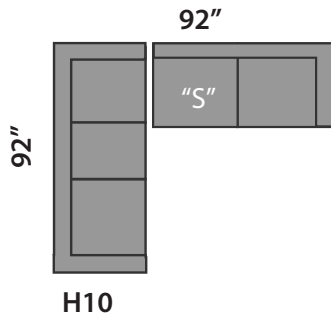

HUGO 2

SECTIONAL PLANNER

All Sectionals are available in the mirror image of the drawings shown.

"S" Single Sofabed option available

"D" Double Sofabed option available

"Q" Queen Sofabed option available

CUSTOM SIZES AVAILABLE AT AN EXTRA COST.
THIS SECTIONAL IS MADE IN CANADA

Custom Sofas • Sofas To Go • Sofabeds

Sofa So Good

604 • 879 • 4878 1401 W 8th Avenue Vancouver One Block East of Granville at Hemlock