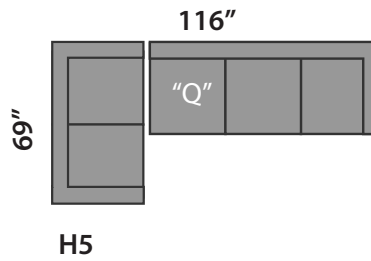

# HUGO 1

SECTIONAL PLANNER

All Sectionals are available in the mirror image of the drawings shown.

- "S" Single Sofabed option available
- "D" Double Sofabed option available
- "Q" Queen Sofabed option available

**CUSTOM SIZES AVAILABLE AT AN EXTRA COST.**  
 THIS SECTIONAL IS MADE IN CANADA

Custom Sofas • Sofas To Go • Sofabeds

*Sofa So Good*

604 • 879 • 4878 1401 W 8th Avenue Vancouver One Block East of Granville at Hemlock