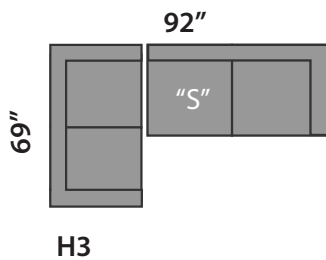

# HUGO 1

SECTIONAL PLANNER

All Sectionals are available in the mirror image of the drawings shown.

- "S" Single Sofabed option available
- "D" Double Sofabed option available
- "Q" Queen Sofabed option available

**CUSTOM SIZES AVAILABLE AT AN EXTRA COST.**  
 THIS SECTIONAL IS MADE IN CANADA

Custom Sofas • Sofas To Go • Sofabeds

*Sofa So Good*

604 • 879 • 4878 1401 W 8th Avenue Vancouver One Block East of Granville at Hemlock