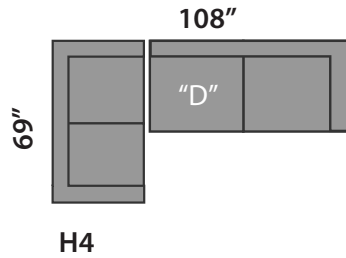

# HUGO 1

SECTIONAL PLANNER

All Sectionals are available in the mirror image of the drawings shown.

- "S" Single Sofabed option available
- "D" Double Sofabed option available
- "Q" Queen Sofabed option available

**CUSTOM SIZES AVAILABLE AT AN EXTRA COST.**  
 THIS SECTIONAL IS MADE IN CANADA

Custom Sofas • Sofas To Go • Sofabeds

*Sofa So Good*

604 • 879 • 4878 1401 W 8th Avenue Vancouver One Block East of Granville at Hemlock