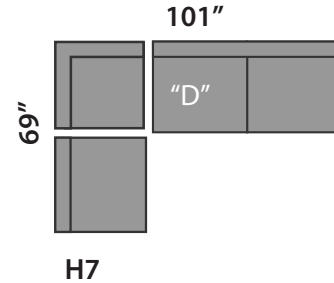

# HUGO 1

SECTIONAL PLANNER

All Sectionals are available in the mirror image of the drawings shown.

- "S" Single Sofabed option available
- "D" Double Sofabed option available
- "Q" Queen Sofabed option available

**CUSTOM SIZES AVAILABLE AT AN EXTRA COST.**  
 THIS SECTIONAL IS MADE IN CANADA

Custom Sofas • Sofas To Go • Sofabeds

*Sofa So Good*

604 • 879 • 4878 1401 W 8th Avenue Vancouver One Block East of Granville at Hemlock