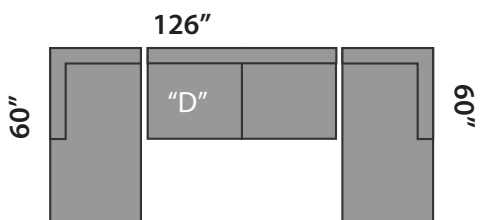

DOMO 2

SECTIONAL PLANNER

D11

D14

D17

D12

D15

D13

D16

All Sectionals are available in the mirror image of the drawings shown.

- "S" Single Sofabed option available
- "D" Double Sofabed option available
- "Q" Queen Sofabed option available

CUSTOM SIZES AVAILABLE AT AN EXTRA COST.
 THIS SECTIONAL IS MADE IN CANADA