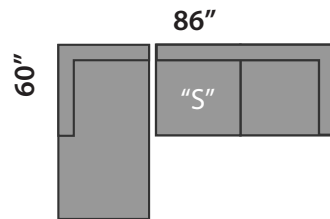

DOMO 2

SECTIONAL PLANNER

D11

D14

D17

D12

D15

D13

D16

All Sectionals are available in the mirror image of the drawings shown.

- "S" Single Sofabed option available
- "D" Double Sofabed option available
- "Q" Queen Sofabed option available

CUSTOM SIZES AVAILABLE AT AN EXTRA COST.
 THIS SECTIONAL IS MADE IN CANADA