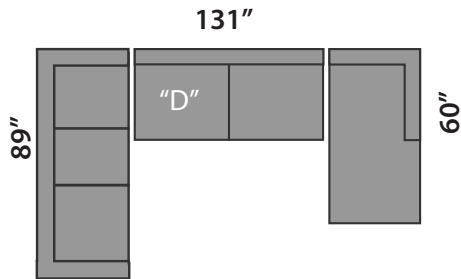

DOMO 2

SECTIONAL PLANNER

D11

D14

D17

D12

D15

D13

D16

All Sectionals are available in the mirror image of the drawings shown.

- "S" Single Sofabed option available
- "D" Double Sofabed option available
- "Q" Queen Sofabed option available

CUSTOM SIZES AVAILABLE AT AN EXTRA COST.
 THIS SECTIONAL IS MADE IN CANADA