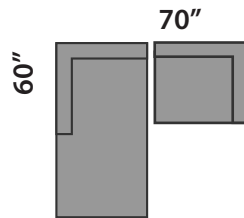

DOMO 2

SECTIONAL PLANNER

D11

D14

D17

D12

D15

D13

D16

All Sectionals are available in the mirror image of the drawings shown.

- "S" Single Sofabed option available
- "D" Double Sofabed option available
- "Q" Queen Sofabed option available

CUSTOM SIZES AVAILABLE AT AN EXTRA COST.
 THIS SECTIONAL IS MADE IN CANADA