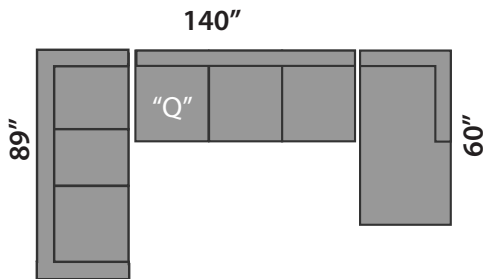

DOMO 2

SECTIONAL PLANNER

D11

D14

D17

D12

D15

D13

D16

All Sectionals are available in the mirror image of the drawings shown.

- "S" Single Sofabed option available
- "D" Double Sofabed option available
- "Q" Queen Sofabed option available

CUSTOM SIZES AVAILABLE AT AN EXTRA COST.
 THIS SECTIONAL IS MADE IN CANADA