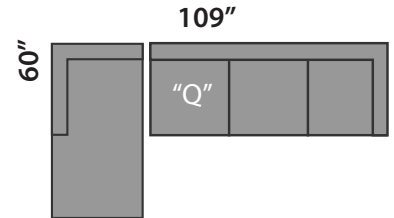

DOMO 2

SECTIONAL PLANNER

D11

D14

D17

D12

D15

D13

D16

All Sectionals are available in the mirror image of the drawings shown.

- "S" Single Sofabed option available
- "D" Double Sofabed option available
- "Q" Queen Sofabed option available

CUSTOM SIZES AVAILABLE AT AN EXTRA COST.
 THIS SECTIONAL IS MADE IN CANADA