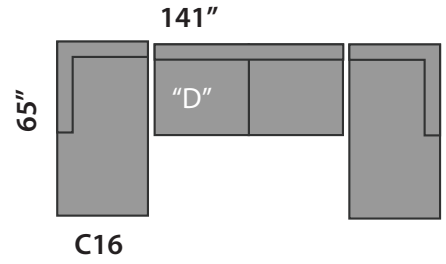

CONNOR 2

SECTIONAL PLANNER

All Sectionals are available in the mirror image of the drawings shown.

- "S" Single Sofabed option available
- "D" Double Sofabed option available
- "Q" Queen Sofabed option available

CUSTOM SIZES AVAILABLE AT AN EXTRA COST.
 THIS SECTIONAL IS MADE IN CANADA

Custom Sofas • Sofas To Go • Sofabeds

Sofa So Good

604 • 879 • 4878 1401 W 8th Avenue Vancouver One Block East of Granville at Hemlock