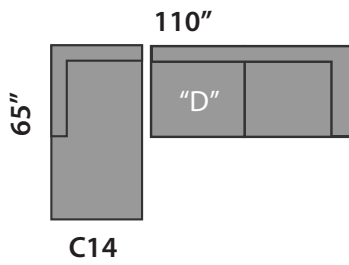

CONNOR 2

SECTIONAL PLANNER

All Sectionals are available in the mirror image of the drawings shown.

- "S" Single Sofabed option available
- "D" Double Sofabed option available
- "Q" Queen Sofabed option available

CUSTOM SIZES AVAILABLE AT AN EXTRA COST.
 THIS SECTIONAL IS MADE IN CANADA

Custom Sofas • Sofas To Go • Sofabeds

Sofa So Good

604 • 879 • 4878 1401 W 8th Avenue Vancouver One Block East of Granville at Hemlock