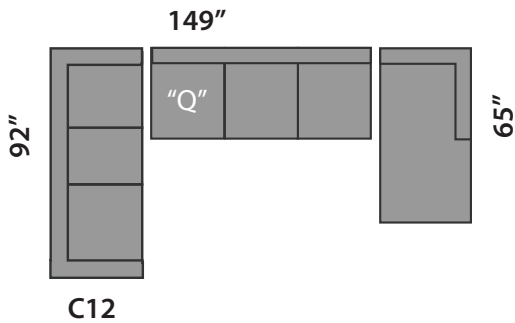

CONNOR 2

SECTIONAL PLANNER

All Sectionals are available in the mirror image of the drawings shown.

- "S" Single Sofabed option available
- "D" Double Sofabed option available
- "Q" Queen Sofabed option available

CUSTOM SIZES AVAILABLE AT AN EXTRA COST.
 THIS SECTIONAL IS MADE IN CANADA

Custom Sofas • Sofas To Go • Sofabeds

Sofa So Good

604 • 879 • 4878 1401 W 8th Avenue Vancouver One Block East of Granville at Hemlock