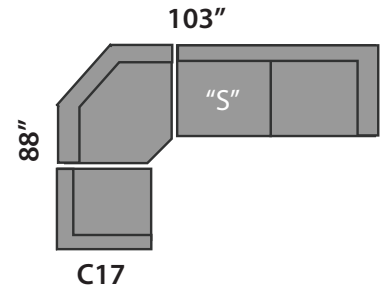

CONNOR 2

SECTIONAL PLANNER

All Sectionals are available in the mirror image of the drawings shown.

- "S" Single Sofabed option available
- "D" Double Sofabed option available
- "Q" Queen Sofabed option available

CUSTOM SIZES AVAILABLE AT AN EXTRA COST.
 THIS SECTIONAL IS MADE IN CANADA

Custom Sofas • Sofas To Go • Sofabeds

Sofa So Good

604 • 879 • 4878 1401 W 8th Avenue Vancouver One Block East of Granville at Hemlock