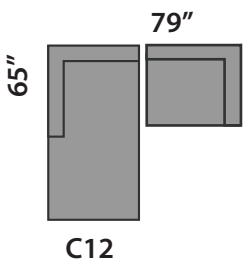

CONNOR 2

SECTIONAL PLANNER

All Sectionals are available in the mirror image of the drawings shown.

- "S" Single Sofabed option available
- "D" Double Sofabed option available
- "Q" Queen Sofabed option available

CUSTOM SIZES AVAILABLE AT AN EXTRA COST.
 THIS SECTIONAL IS MADE IN CANADA

Custom Sofas • Sofas To Go • Sofabeds

Sofa So Good

604 • 879 • 4878 1401 W 8th Avenue Vancouver One Block East of Granville at Hemlock