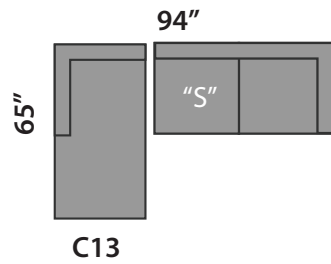

CONNOR 2

SECTIONAL PLANNER

All Sectionals are available in the mirror image of the drawings shown.

- "S" Single Sofabed option available
- "D" Double Sofabed option available
- "Q" Queen Sofabed option available

CUSTOM SIZES AVAILABLE AT AN EXTRA COST.
 THIS SECTIONAL IS MADE IN CANADA

Custom Sofas • Sofas To Go • Sofabeds

Sofa So Good

604 • 879 • 4878 1401 W 8th Avenue Vancouver One Block East of Granville at Hemlock