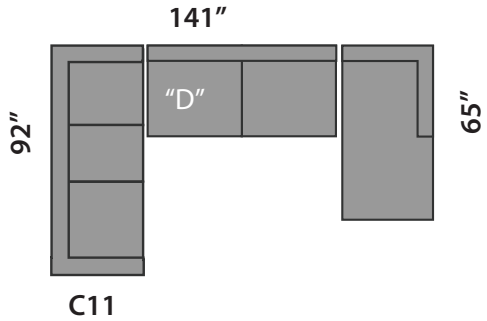

CONNOR 2

SECTIONAL PLANNER

All Sectionals are available in the mirror image of the drawings shown.

- "S" Single Sofabed option available
- "D" Double Sofabed option available
- "Q" Queen Sofabed option available

CUSTOM SIZES AVAILABLE AT AN EXTRA COST.
 THIS SECTIONAL IS MADE IN CANADA

Custom Sofas • Sofas To Go • Sofabeds

Sofa So Good

604 • 879 • 4878 1401 W 8th Avenue Vancouver One Block East of Granville at Hemlock