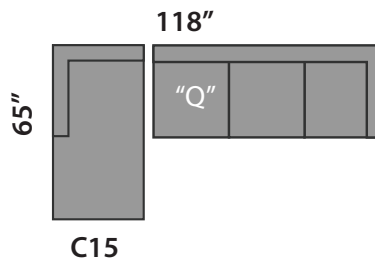

CONNOR 2

SECTIONAL PLANNER

All Sectionals are available in the mirror image of the drawings shown.

- "S" Single Sofabed option available
- "D" Double Sofabed option available
- "Q" Queen Sofabed option available

CUSTOM SIZES AVAILABLE AT AN EXTRA COST.
 THIS SECTIONAL IS MADE IN CANADA

Custom Sofas • Sofas To Go • Sofabeds

Sofa So Good

604 • 879 • 4878 1401 W 8th Avenue Vancouver One Block East of Granville at Hemlock