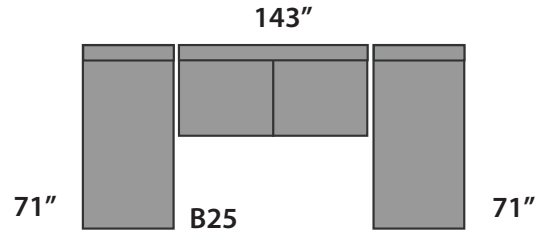

BOFA

SECTIONAL PLANNER

All Sectionals are available in the mirror image of the drawings shown.

CUSTOM SIZES AVAILABLE AT AN EXTRA COST.

Custom Sofas • Sofas To Go • Sofabeds

Sofa So Good

604 • 879 • 4878 1401 W 8th Avenue Vancouver One Block East of Granville at Hemlock