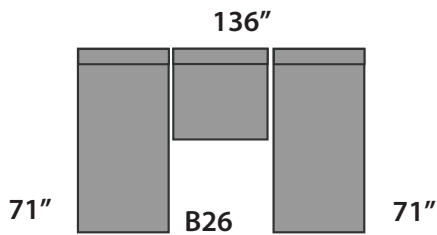

BOFA

SECTIONAL PLANNER

All Sectionals are available in the mirror image of the drawings shown.

CUSTOM SIZES AVAILABLE AT AN EXTRA COST.

Custom Sofas • Sofas To Go • Sofabeds

Sofa So Good

604 • 879 • 4878 1401 W 8th Avenue Vancouver One Block East of Granville at Hemlock