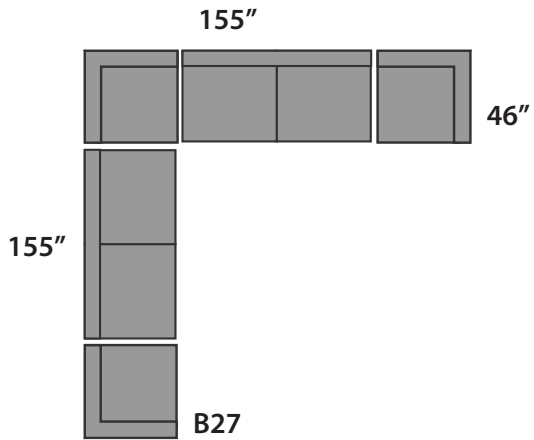

BOFA

SECTIONAL PLANNER

All Sectionals are available in the mirror image of the drawings shown.

CUSTOM SIZES AVAILABLE AT AN EXTRA COST.

Custom Sofas • Sofas To Go • Sofabeds

Sofa So Good

604 • 879 • 4878 1401 W 8th Avenue Vancouver One Block East of Granville at Hemlock