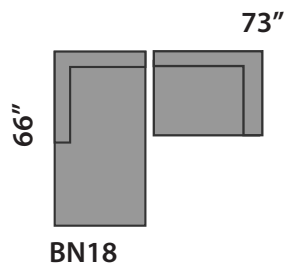

BARI/NOVA 2

SECTIONAL PLANNER

All Sectionals are available in the mirror image of the drawings shown.

- "S" Single Sofabed option available
- "D" Double Sofabed option available
- "Q" Queen Sofabed option available

CUSTOM SIZES AVAILABLE AT AN EXTRA COST.
 THIS SECTIONAL IS MADE IN CANADA

Custom Sofas • Sofas To Go • Sofabeds

Sofa So Good

604 • 879 • 4878 1401 W 8th Avenue Vancouver One Block East of Granville at Hemlock