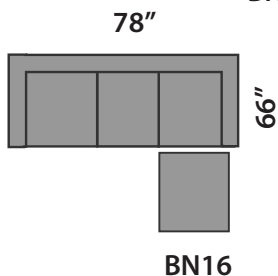

BARI/NOVA 2

SECTIONAL PLANNER

All Sectionals are available in the mirror image of the drawings shown.

- "S" Single Sofabed option available
- "D" Double Sofabed option available
- "Q" Queen Sofabed option available

CUSTOM SIZES AVAILABLE AT AN EXTRA COST.
 THIS SECTIONAL IS MADE IN CANADA

Custom Sofas • Sofas To Go • Sofabeds

Sofa So Good

604 • 879 • 4878 1401 W 8th Avenue Vancouver One Block East of Granville at Hemlock