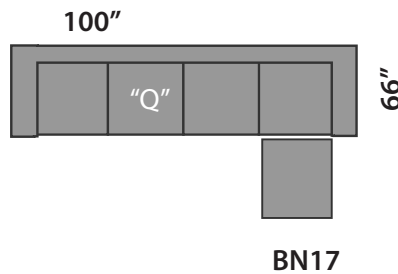

BARI/NOVA 2

SECTIONAL PLANNER

All Sectionals are available in the mirror image of the drawings shown.

- "S" Single Sofabed option available
- "D" Double Sofabed option available
- "Q" Queen Sofabed option available

CUSTOM SIZES AVAILABLE AT AN EXTRA COST.
 THIS SECTIONAL IS MADE IN CANADA

Custom Sofas • Sofas To Go • Sofabeds

Sofa So Good

604 • 879 • 4878 1401 W 8th Avenue Vancouver One Block East of Granville at Hemlock