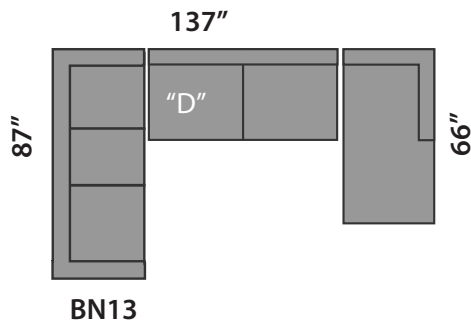

BARI/NOVA 2

SECTIONAL PLANNER

All Sectionals are available in the mirror image of the drawings shown.

- "S" Single Sofabed option available
- "D" Double Sofabed option available
- "Q" Queen Sofabed option available

CUSTOM SIZES AVAILABLE AT AN EXTRA COST.
 THIS SECTIONAL IS MADE IN CANADA

Custom Sofas • Sofas To Go • Sofabeds

Sofa So Good

604 • 879 • 4878 1401 W 8th Avenue Vancouver One Block East of Granville at Hemlock