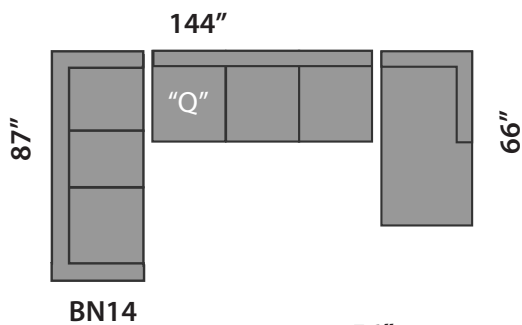

BARI/NOVA 2

SECTIONAL PLANNER

All Sectionals are available in the mirror image of the drawings shown.

- "S" Single Sofabed option available
- "D" Double Sofabed option available
- "Q" Queen Sofabed option available

CUSTOM SIZES AVAILABLE AT AN EXTRA COST.
 THIS SECTIONAL IS MADE IN CANADA

Custom Sofas • Sofas To Go • Sofabeds

Sofa So Good

604 • 879 • 4878 1401 W 8th Avenue Vancouver One Block East of Granville at Hemlock