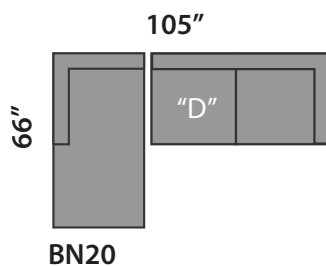

BARI/NOVA 2

SECTIONAL PLANNER

All Sectionals are available in the mirror image of the drawings shown.

- "S" Single Sofabed option available
- "D" Double Sofabed option available
- "Q" Queen Sofabed option available

CUSTOM SIZES AVAILABLE AT AN EXTRA COST.
 THIS SECTIONAL IS MADE IN CANADA

Custom Sofas • Sofas To Go • Sofabeds

Sofa So Good

604 • 879 • 4878 1401 W 8th Avenue Vancouver One Block East of Granville at Hemlock