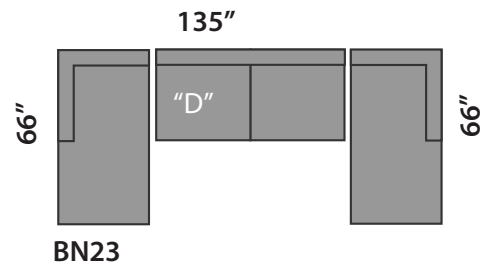

BARI/NOVA 2

SECTIONAL PLANNER

All Sectionals are available in the mirror image of the drawings shown.

- "S" Single Sofabed option available
- "D" Double Sofabed option available
- "Q" Queen Sofabed option available

CUSTOM SIZES AVAILABLE AT AN EXTRA COST.
 THIS SECTIONAL IS MADE IN CANADA

Custom Sofas • Sofas To Go • Sofabeds

Sofa So Good

604 • 879 • 4878 1401 W 8th Avenue Vancouver One Block East of Granville at Hemlock